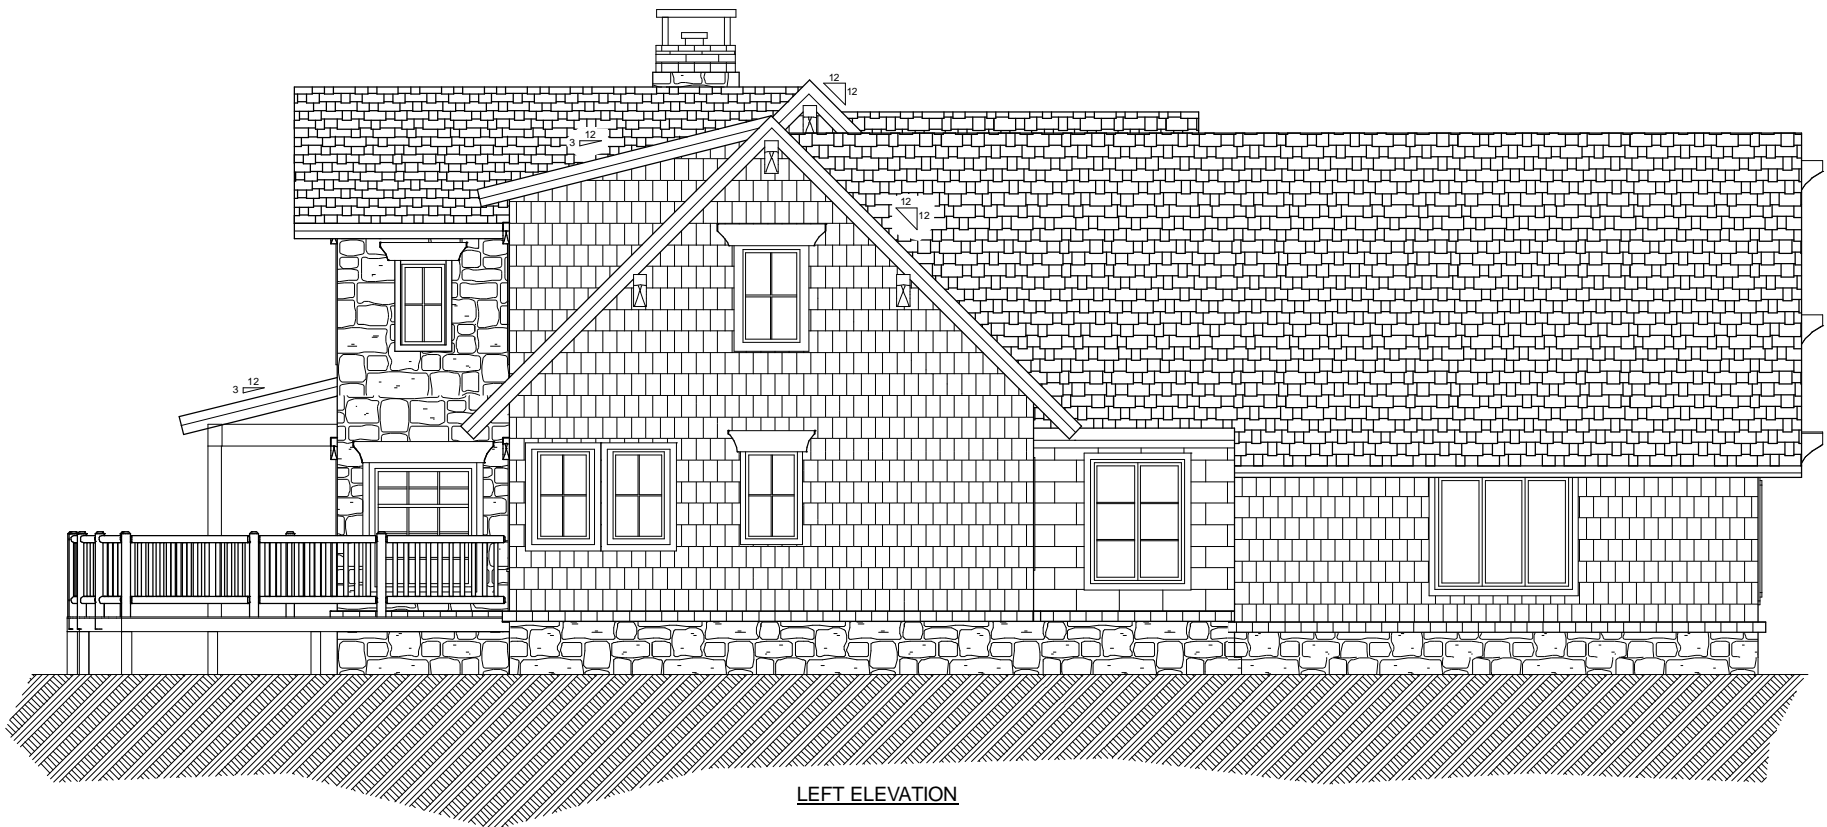

MAIN FLOOR PLAN

SQUARE FOOTAGE	
HEATED AREAS:	
FIRST FLOOR.....	1597
SECOND FLOOR.....	650
HEATED TOTAL.....	2547
UNHEATED AREAS:	
DECK/PORCH AREA.....	658
GARAGE.....	53
CRAWL SPACE.....	1597

THE LITTLE BEAR

SECOND FLOOR PLAN

The Little Bear

FRONT ELEVATION

LEFT ELEVATION

REAR ELEVATION

RIGHT ELEVATION