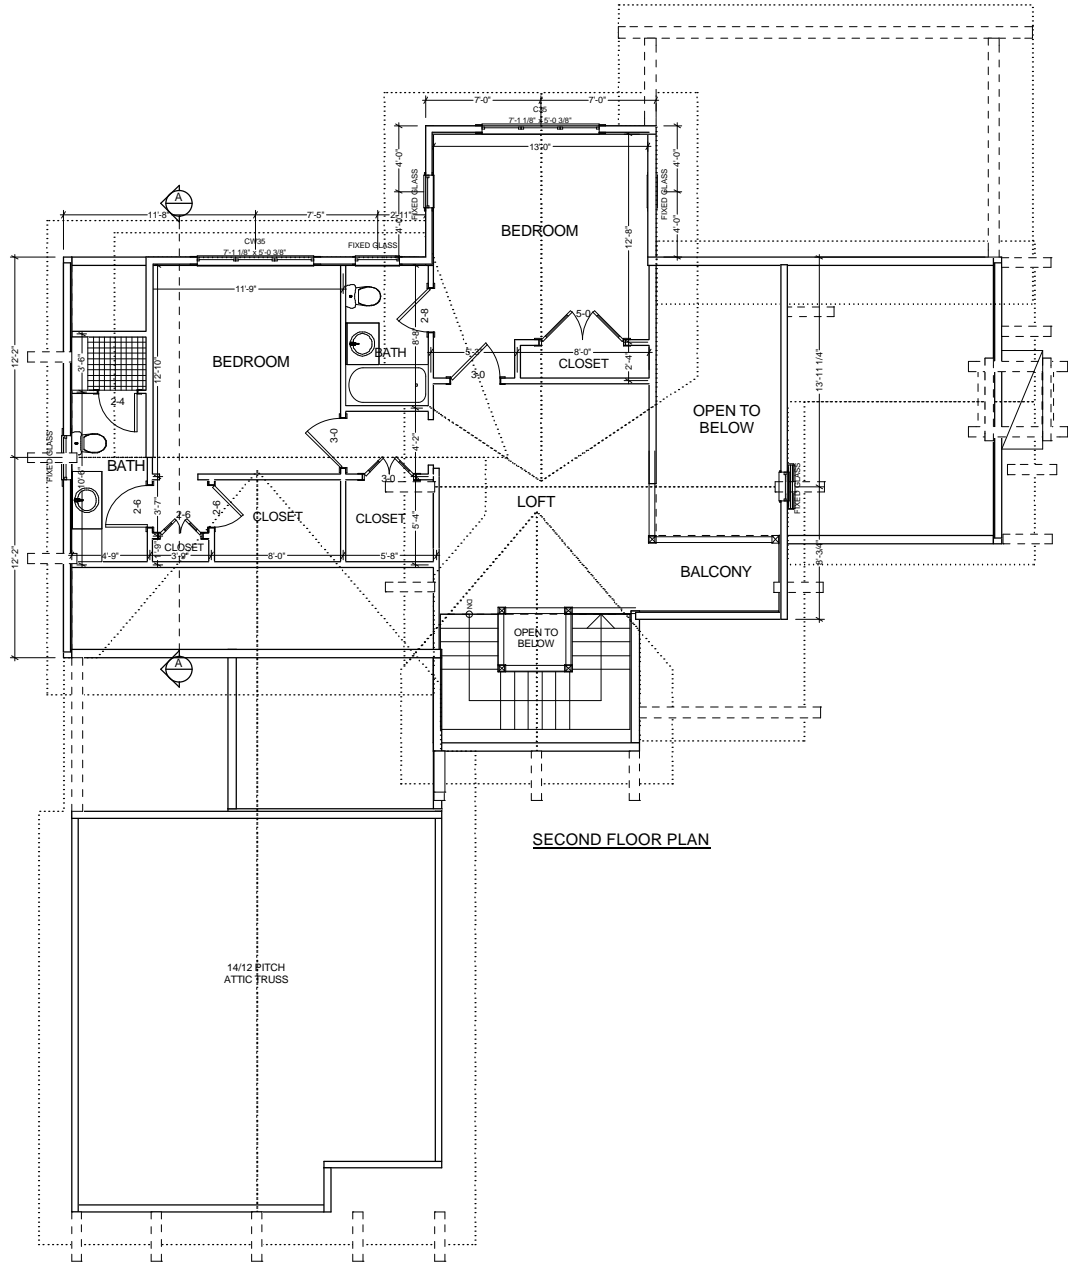

MAIN FLOOR PLAN

SQUARE FOOTAGE	
HEATED AREAS:	
FIRST FLOOR.....	1597
SECOND FLOOR.....	650
HEATED TOTAL.....	2547
UNHEATED AREAS:	
DECK/PORCH AREA.....	658
GARAGE.....	53
CRAWL SPACE.....	1597

THE LITTLE BEAR

SECOND FLOOR PLAN

The Little Bear

FRONT ELEVATION

LEFT ELEVATION

REAR ELEVATION

RIGHT ELEVATION