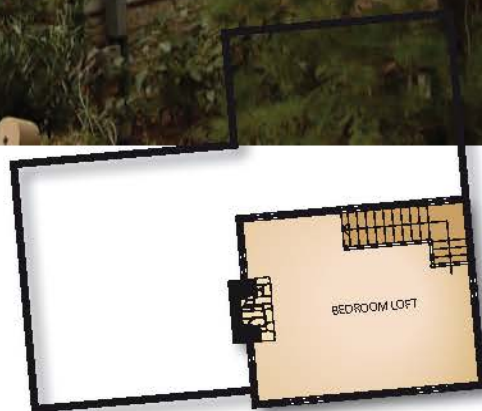

Popular plan favorites

The Boone Camp

LOWER LEVEL

MAIN LEVEL

UPPER LEVEL

3205 SF Under Roof
2290 SF Heated
Includes Lower Level